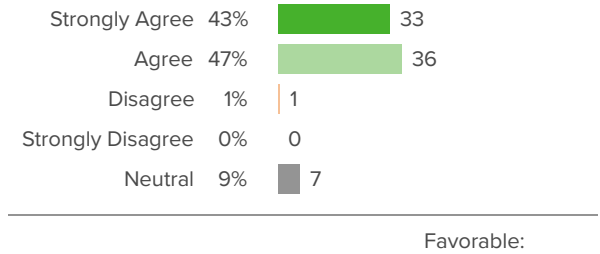

78 responses

District average:

Washington Elementary School District