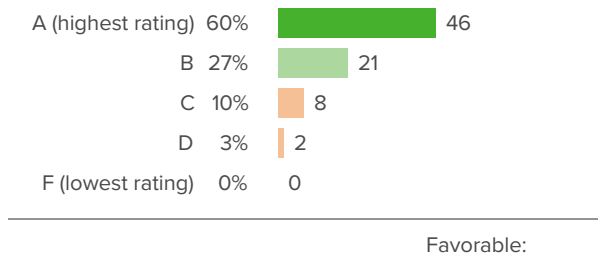

78 responses

District average:

Washington Elementary School District