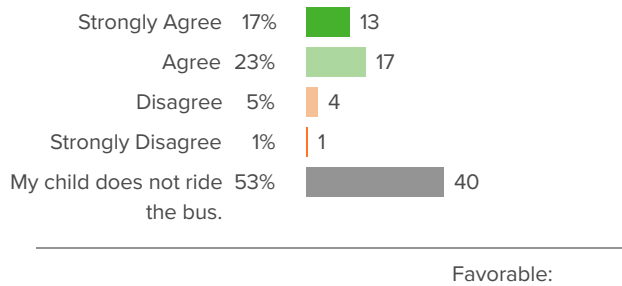

78 responses

District average:

Washington Elementary School District