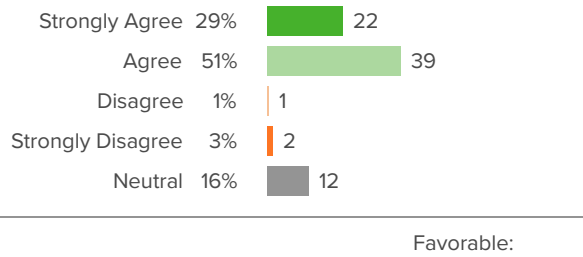

78 responses

District average:

Washington Elementary School District