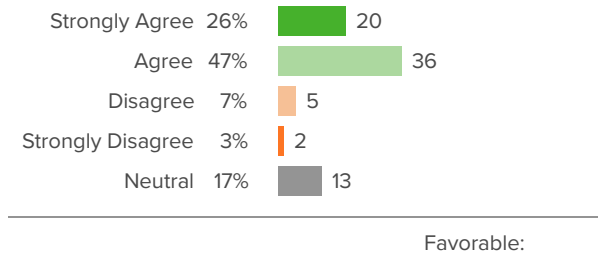

78 responses

District average:

Washington Elementary School District