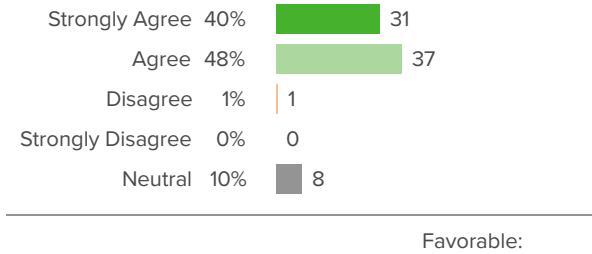

78 responses

District average:

Washington Elementary School District